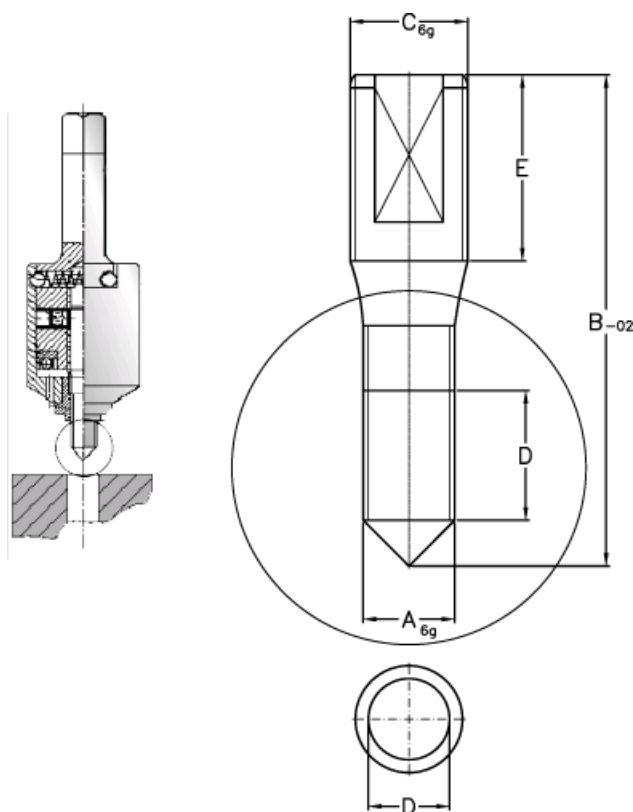

# Data Sheet

Article number: 12620000035700

Description: Threaded pin 620 000 035.700  
For M3,5

## Measures

A = M3,5

B = 31.0

C = M4

D = 7.8

E = 13